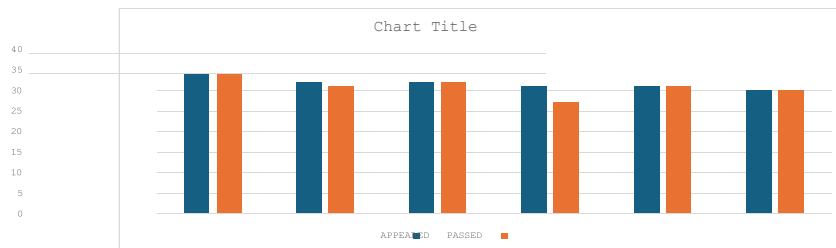

Academic Year 2019-20

APPEARED	PASSED	PERCENTAGE
36	36	100%
33	33	100%
16	16	100%
16	16	100%
16	16	100%
16	16	100%

Academic Year 2020-21

APPEARED	PASSED	PERCENTAGE
35	35	100%
34	31	91%
30	30	100%
30	30	100%
26	26	100%
26	26	100%

Academic Year 2021-22

APPEARED	PASSED	PERCENTAGE
34	34	100%
32	31	97.00%
32	32	100%
31	27	87.00%
31	31	100%
30	30	100%

Academic Year 2022-23

SEMESTER	Title of the Paper taught	APPEARED	PASSED	PERCENTAGE
SEM I	FUNDAMENTALS OF INFORMATION TECHNOLOGY	29	29	100
SEM II	PROGRAMMING IN C & C++	28	28	100
SEM III	RDBMS	32	32	100
SEM IV	web technology	30	30	100
SEM V	ECOMMERCE	32	32	100
SEM VI	MMS	31	31	100