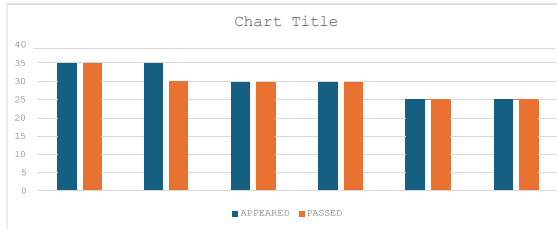

TELANGANA TRIBAL WELFARE RESIDENTIAL DEGREE COLLEGE (G) - MAHABUBABAD

COMPUTER APPLICATION RESULT ANALYSIS

Academic Year 2017- 18

APPEARED	PASSED	PERCENTAGE
18	18	100%

Academic Year 2018-19

APPEARED	PASSED	PERCENTAGE
32	32	100%
16	16	100%

Academic Year 2019-20

APPEARED	PASSED	PERCENTAGE
36	36	100%
33	33	100%
16	16	100%
16	16	100%
16	16	100%
16	16	100%

Academic Year 2020-21

APPEARED	PASSED	PERCENTAGE
35	35	100%
34	31	91%
30	30	100%
30	30	100%
26	26	100%
26	26	100%