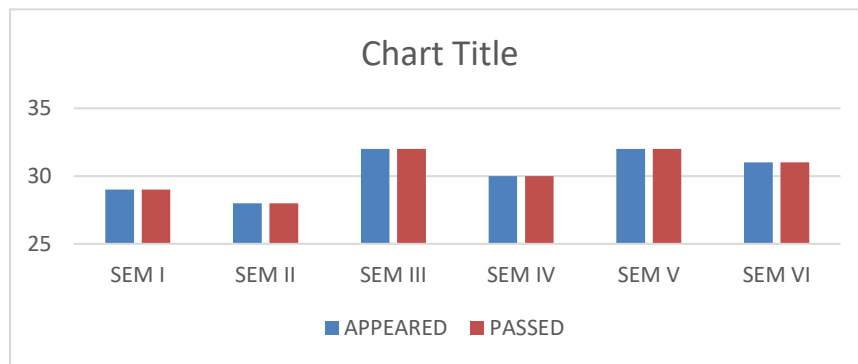

Academic Year 2022-23

SEMESTER	Title of the Paper taught	APPEARED	PASSED	PERCENTAGE
SEM I	FUNDAMENTALS OF INFORMATION TECHNOLOGY	29	29	100
SEM II	PROGRAMMING IN C & C++	28	28	100
SEM III	RDBMS	32	32	100
SEM IV	web technology	30	30	100
SEM V	ECOMMERCE	32	32	100
SEM VI	MMS	31	31	100