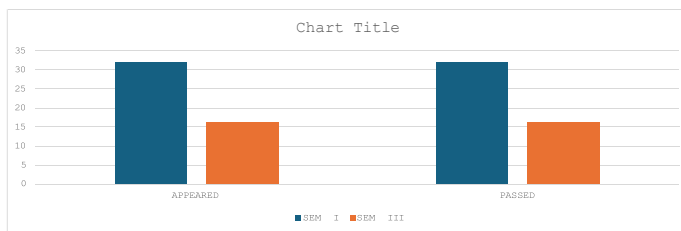

TELANGANA TRIBAL WELFARE RESIDENTIAL DEGREE COLLEGE (G) - MAHABUBABAD

COMPUTER APPLICATION RESULT ANALYSIS

Academic Year 2017- 18

APPEARED	PASSED	PERCENTAGE
18	18	100%

Academic Year 2018-19

APPEARED	PASSED	PERCENTAGE
32	32	100%
16	16	100%

Academic Year 2019-20

APPEARED	PASSED	PERCENTAGE
36	36	100%
33	33	100%
16	16	100%
16	16	100%
16	16	100%
16	16	100%

Academic Year 2020-21

APPEARED	PASSED	PERCENTAGE
35	35	100%
34	31	91%
30	30	100%
30	30	100%
26	26	100%
26	26	100%