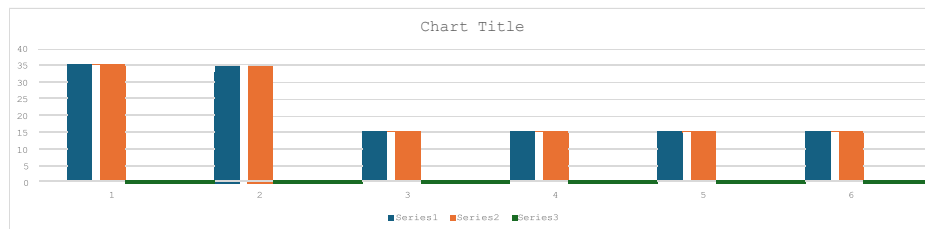

TELANGANA TRIBAL WELFARE RESIDENTIAL DEGREE COLLEGE (G) - MAHABUBABAD

COMPUTER APPLICATION RESULT ANALYSIS

Academic Year 2017- 18

APPEARED	PASSED	PERCENTAGE
18	18	100%

Academic Year 2018-19

APPEARED	PASSED	PERCENTAGE
32	32	100%
16	16	100%

Academic Year 2019-20

APPEARED	PASSED	PERCENTAGE
36	36	100%
33	33	100%
16	16	100%
16	16	100%
16	16	100%
16	16	100%

Academic Year 2020-21

APPEARED	PASSED	PERCENTAGE
35	35	100%
34	31	91%
30	30	100%
30	30	100%
26	26	100%
26	26	100%